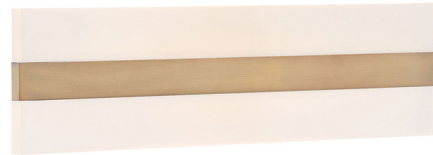

By Access

Description

The Netherton Bathroom Vanity Light features steel construction with a white acrylic diffuser. Available in three sizes. Suitable for commercial or residential use.

Shown in antique brass / white

Specifications

COLOR White
BODY FINISH Antique Brass
WATTAGE 20W
DIMMER Low Voltage Electronic
DIMENSIONS 18"W x 6"H x 4"D
INTEGRATED LED MODULE 1 x LED/20W/120V LED
COUNTRY OF ORIGIN China

Technical Information