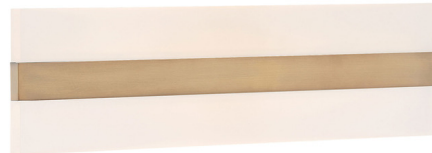

By Access

Description

The Netherton Bathroom Vanity Light features steel construction with a white acrylic diffuser. Available in three sizes. Suitable for commercial or residential use.

Shown in antique brass / white

Specifications

COLOR White
BODY FINISH Antique Brass
WATTAGE 20W
DIMMER Low Voltage Electronic
DIMENSIONS 18"W x 6"H x 4"D
INTEGRATED LED MODULE 1 x LED/20W/120V LED
COUNTRY OF ORIGIN China

Technical Information