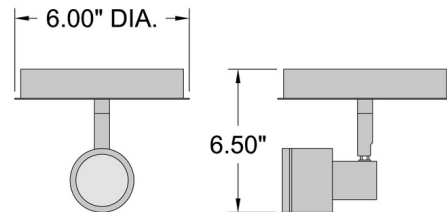

Specifications

COLOR N/A
BODY FINISH Brushed Steel
WATTAGE 5.5W
DIMMER Standard 120V
DIMENSIONS 6"W x 6.5"H
BULB INCLUDED 1 x MR16/GU10/5.5W/120V LED
OTHER BULB OPTIONS MR16/GU10/120V LED
COUNTRY OF ORIGIN China

Technical Information

PRODUCT DIMENSIONS Canopy: 5.75" Diameter
COLOR RENDERING 90 CRI
LAMP COLOR 3000K
LUMENS/WATT 90.91
LUMINOUS FLUX 500 lumens

Shown in brushed steel

CLICK TO VIEW PRODUCT

Notes: