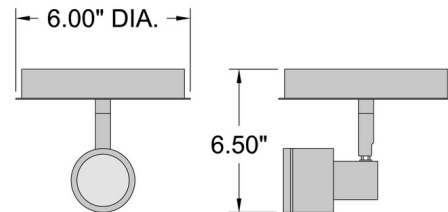

CLICK TO VIEW PRODUCT

Notes: