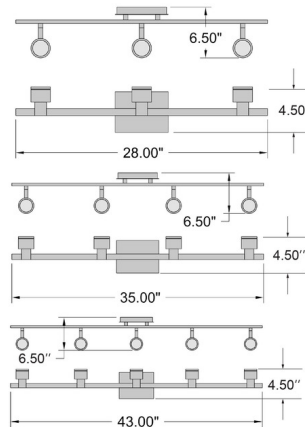

## Lincoln Multi Light Adjustable Spot Track By Access

### Description

The Lincoln Multi Light Adjustable Spot Track adds a clean architectural look to your interior space. The adjustable heads direct light exactly where you need it. Suitable for commercial or residential use.

### Specifications

COLOR	N/A
BODY FINISH	Brushed Steel
WATTAGE	16.5W
DIMMER	Standard 120V
DIMENSIONS	28"W x 6.5"H x 4.5"D
BULB INCLUDED	3 x MR16/GU10/5.5W/120V LED
OTHER BULB OPTIONS	MR16/GU10/120V LED
COUNTRY OF ORIGIN	China

### Technical Information

COLOR RENDERING	90 CRI
LAMP COLOR	3000K
LUMENS/WATT	272.73
LUMINOUS FLUX	1500 lumens

Shown in brushed steel

CLICK TO VIEW PRODUCT

Notes: