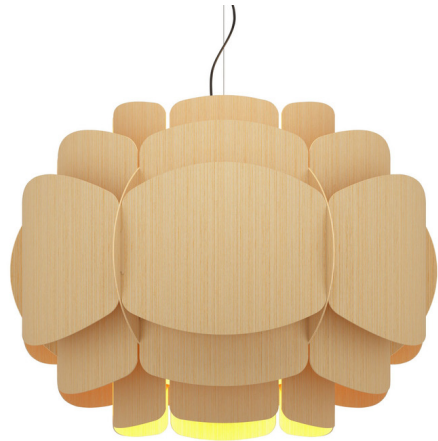

Lightology

lightology.com
866-954-4489
04-21-26

Project: _____

Company: _____

Location: _____ Fixture Type: _____

SPEC #: **BRC990745**

Approved On: _____ Approved By: _____

Bella Pendant

By Bruck

Description

The Bella Pendant is a work of art for your living space. A two sided wood veneer section is fused with a malleable center panel for strength and flexibility. Bruck's WEP (Wood Ecological Project) collection specializes in sustainable, natural wood luminaires. Every made to order fixture's unique character is nothing short of art. WEPlight solutions help cultivate a serene environment in any space. Designed, handcrafted, and painted by master artisans with reconstructed real wood veneer from Spain and assembled in the USA.

Shown in black / ash / ash

Specifications

COLOR Ash / Ash
BODY FINISH Black
WATTAGE 100W
DIMMER Standard 120V
DIMENSIONS 30"W x 22"H
BULB NOT INCLUDED 1 x A19/Medium (E26)/100W/120V Incandescent
OTHER BULB OPTIONS 1 x A19/Medium (E26)/120V LED
COUNTRY OF ORIGIN Spain