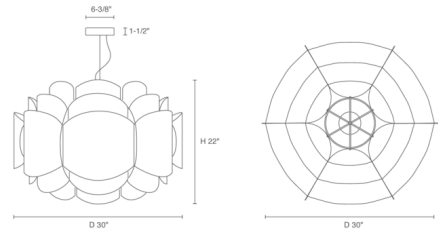

Shown in black / ash / ash

Specifications

COLOR Ash / Ash
BODY FINISH Black
WATTAGE 100W
DIMMER Standard 120V
DIMENSIONS 30"W x 22"H
BULB NOT INCLUDED 1 x A19/Medium (E26)/100W/120V Incandescent
OTHER BULB OPTIONS 1 x A19/Medium (E26)/120V LED
COUNTRY OF ORIGIN Spain

Technical Information

PRODUCT DIMENSIONS Adjustable Cable Length: 108"

CLICK TO VIEW PRODUCT

Notes: