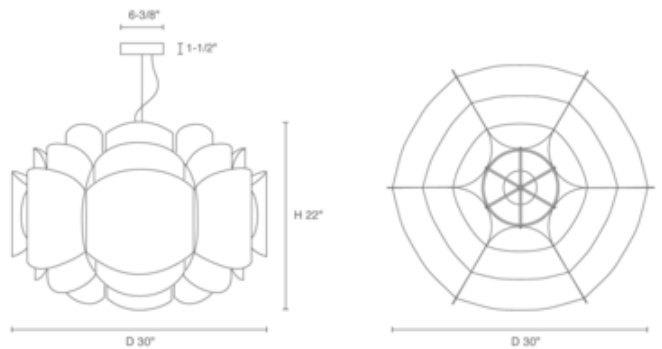

**DESIGNER** Marcelo Dabini & Nadia Corsaro for Weplight  
**BRAND** WEP by Bruck Lighting

**DESCRIPTION**

The Bella Pendant is a work of art for your living space. A two sided wood veneer section is fused with a malleable center panel for strength and flexibility. The natural recycled wood is complimented by a natural Argentinian lamb's wool inner shade for superior absorption.

*Shown in: Black / Ash/ Ash*

<b>SHADE COLOR</b>	Ash/ Ash
<b>BODY FINISH</b>	Black
<b>WATTAGE</b>	100W
<b>DIMMER</b>	Standard 120V
<b>DIMENSIONS</b>	30"W x 22"H
<b>BULB NOT INCLUDED</b>	
<b>LAMP</b>	1 x A19/Medium (E26)/100W/120V Incandescent 1 x A19/Medium (E26)/120V LED
<i>Technical Information</i>	
<b>PRODUCT DIMENSIONS</b>	Adjustable Cable Length: 108"
<b>SPEC #</b>	WEP990745