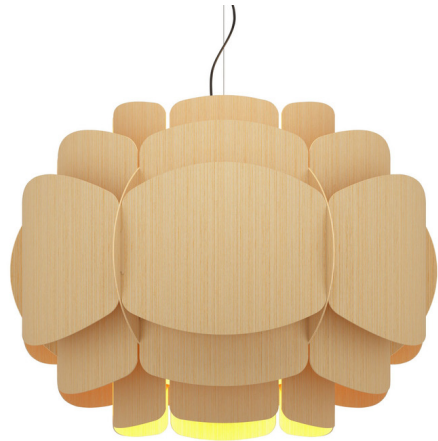

Lightology

lightology.com
866-954-4489
07-08-26

Project: _____

Company: _____

Location: _____ Fixture Type: _____

SPEC #: **BRC990745**

Approved On: _____ Approved By: _____

Bella Pendant

By Bruck

Description

The Bella Pendant is a work of art for your living space. A two sided wood veneer section is fused with a malleable center panel for strength and flexibility. Bruck's WEP (Wood Ecological Project) collection specializes in sustainable, natural wood luminaires. Every made to order fixture's unique character is nothing short of art. WEPlight solutions help cultivate a serene environment in any space. Designed, handcrafted, and painted by master artisans with reconstructed real wood veneer from Spain and assembled in the USA.

Shown in black / ash / ash

Specifications

COLOR Ash / Ash
BODY FINISH Black
WATTAGE 100W
DIMMER Standard 120V
DIMENSIONS 30"W x 22"H
BULB NOT INCLUDED 1 x A19/Medium (E26)/100W/120V Incandescent
OTHER BULB OPTIONS 1 x A19/Medium (E26)/120V LED
COUNTRY OF ORIGIN Spain