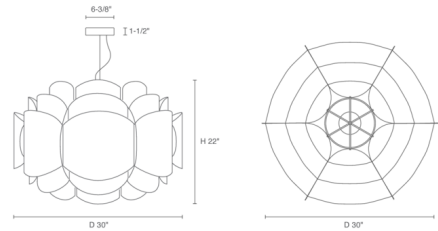

Shown in black / ash / ash

Specifications

COLOR Ash / Ash
BODY FINISH Black
WATTAGE 100W
DIMMER Standard 120V
DIMENSIONS 30"W x 22"H
BULB NOT INCLUDED 1 x A19/Medium (E26)/100W/120V Incandescent
OTHER BULB OPTIONS 1 x A19/Medium (E26)/120V LED
COUNTRY OF ORIGIN Spain

Technical Information

PRODUCT DIMENSIONS Adjustable Cable Length: 108"

Notes:

CLICK TO VIEW PRODUCT