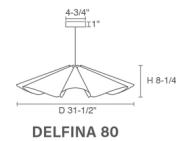

Shown in black / blue outer / ash inner

DELFINA 60

DELFINA 80

Specifications

COLOR	Blue Outer / Ash Inner
BODY FINISH	Black
WATTAGE	100W
DIMMER	Standard 120V
DIMENSIONS	31.5"W x 8.25"H
BULB NOT INCLUDED	1 x A19/Medium (E26)/100W/120V Incandescent
OTHER BULB OPTIONS	1 x A19/Medium (E26)/120V LED
COUNTRY OF ORIGIN	Spain

Technical Information

PRODUCT DIMENSIONS Adjustable Cable Length: 108"

CLICK TO VIEW PRODUCT

Notes: