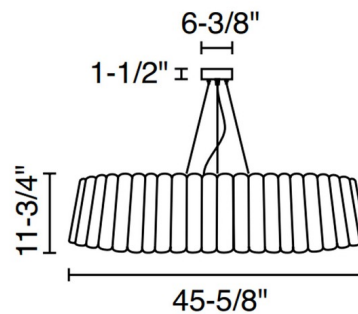

### Specifications

COLOR . . . . . Grey Oak / Ash  
BODY FINISH . . . . . Black  
WATTAGE . . . . . 100W  
DIMMER . . . . . Standard 120V  
DIMENSIONS . . . . . 31.5"W x 11.75"H  
BULB NOT INCLUDED . . . . . 1 x A19/Medium (E26)/100W/120V Incandescent  
OTHER BULB OPTIONS . . . . . 1 x A19/Medium (E26)/120V LED  
COUNTRY OF ORIGIN . . . . . Spain

### Technical Information

PRODUCT DIMENSIONS . . . . . Adjustable Cable Length: 108"

Shown in black / grey oak / ash

CLICK TO VIEW PRODUCT

Notes: