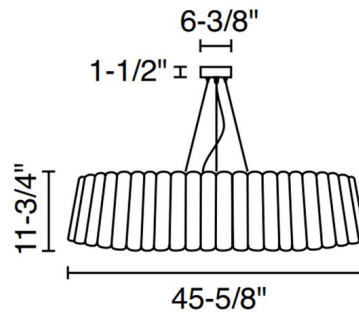

### Specifications

COLOR . . . . . Grey Oak / Ash  
BODY FINISH . . . . . Black  
WATTAGE . . . . . 100W  
DIMMER . . . . . Standard 120V  
DIMENSIONS . . . . . 31.5"W x 11.75"H  
BULB NOT INCLUDED . . . . . 1 x A19/Medium (E26)/100W/120V Incandescent  
OTHER BULB OPTIONS . . . . . 1 x A19/Medium (E26)/120V LED  
COUNTRY OF ORIGIN . . . . . Spain

### Technical Information

PRODUCT DIMENSIONS . . . . . Adjustable Cable Length: 108"

Shown in black / grey oak / ash

CLICK TO VIEW PRODUCT

Notes: