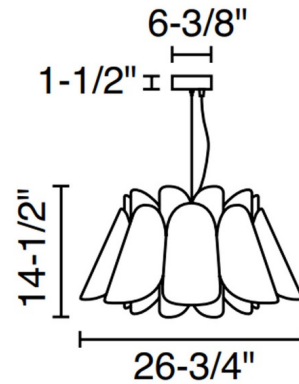

Description

The Federica Pendant is a work of art for your living space. A two sided wood veneer section is fused with a malleable center panel for strength and flexibility. Bruck's WEP (Wood Ecological Project) collection specializes in sustainable, natural wood luminaires. Every made to order fixture's unique character is nothing short of art. WEPlight solutions help cultivate a serene environment in any space. Designed, handcrafted, and painted by master artisans with reconstructed real wood veneer from Spain and assembled in the USA.

Shown in black / violet / ash

Specifications

COLOR	Violet / Ash
BODY FINISH	Black
WATTAGE	100W
DIMMER	Standard 120V
DIMENSIONS	26.75"W x 14.5"H
BULB NOT INCLUDED	1 x A19/Medium (E26)/100W/120V Incandescent
OTHER BULB OPTIONS	1 x A19/Medium (E26)/120V LED
COUNTRY OF ORIGIN	Spain