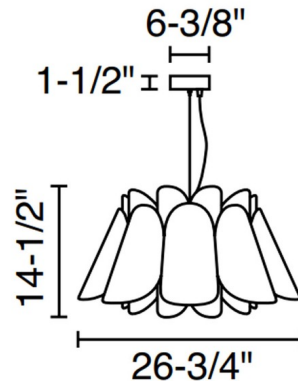

Description

The Federica Pendant is a work of art for your living space. A two sided wood veneer section is fused with a malleable center panel for strength and flexibility. Bruck's WEP (Wood Ecological Project) collection specializes in sustainable, natural wood luminaires. Every made to order fixture's unique character is nothing short of art. WEPlight solutions help cultivate a serene environment in any space. Designed, handcrafted, and painted by master artisans with reconstructed real wood veneer from Spain and assembled in the USA.

Shown in black / violet / ash

Specifications

COLOR	Violet / Ash
BODY FINISH	Black
WATTAGE	100W
DIMMER	Standard 120V
DIMENSIONS	26.75"W x 14.5"H
BULB NOT INCLUDED	1 x A19/Medium (E26)/100W/120V Incandescent
OTHER BULB OPTIONS	1 x A19/Medium (E26)/120V LED
COUNTRY OF ORIGIN	Spain