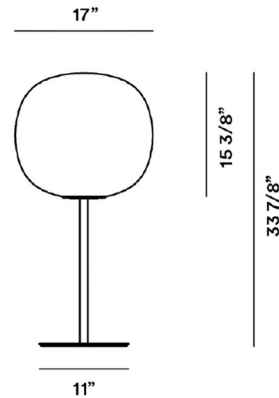

By Foscarini

Description

The Gem Stem Table Lamp is characterized by its unique diffuser with a White blown acid etched pattern of waves, making this piece unmistakable even when the light is off. In-line dimmer switch.

Shown in gold / white

Specifications

COLOR	White
BODY FINISH	Gold
WATTAGE	60W
DIMMER	Included
DIMENSIONS	17"W x 33.88"H
BULB NOT INCLUDED	1 x A19/Medium (E26)/60W/120V Incandescent
OTHER BULB OPTIONS	1 x A19/Medium (E26)/120V LED

Technical Information

LUMENS/WATT	17.50
LUMINOUS FLUX	1050 lumens

CLICK TO VIEW PRODUCT

Notes: