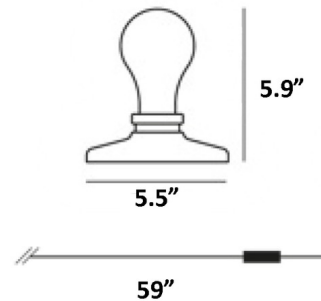

### Description

The Light Bulb Table Lamp, designed by James Wines, represents the iconic light bulb, updated in a decorative form, perfect for any space in your home. The White aluminum base is complemented with a glass bulb shape in White or Black. The bulb housing emits the light, while the bulb stays dark. In-line dimmer switch. UL listed.

### Specifications

COLOR	N/A
BODY FINISH	White
WATTAGE	3W
DIMMER	Included
DIMENSIONS	5.5"W x 5.9"H
BULB NOT INCLUDED	1 x LED/3W/120V LED

### Technical Information

PRODUCT DIMENSIONS	Cord: 59"
COLOR RENDERING	.80 CRI
LAMP COLOR	2700K
LUMENS/WATT	146.67
LUMINOUS FLUX	440 lumens

Shown in white

CLICK TO VIEW PRODUCT

Notes: