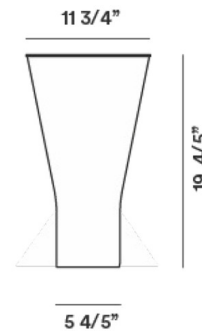

Shown in aluminum / white

Specifications

COLOR White
BODY FINISH Aluminum
WATTAGE 13.8W
DIMMER Included
DIMENSIONS 11.75"W x 19.68"H
BULB NOT INCLUDED 1 x LED/13.8W/120V LED

Technical Information

PRODUCT DIMENSIONS Cord: 59"
COLOR RENDERING 80 CRI
LAMP COLOR 2700K
LUMENS/WATT 94.20
LUMINOUS FLUX 1300 lumens