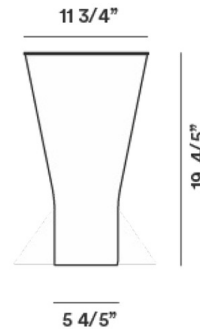

Shown in aluminum / white

Specifications

COLOR White
BODY FINISH Aluminum
WATTAGE 13.8W
DIMMER Included
DIMENSIONS 11.75"W x 19.68"H
BULB NOT INCLUDED 1 x LED/13.8W/120V LED

Technical Information

PRODUCT DIMENSIONS Cord: 59"
COLOR RENDERING 80 CRI
LAMP COLOR 2700K
LUMENS/WATT 94.20
LUMINOUS FLUX 1300 lumens