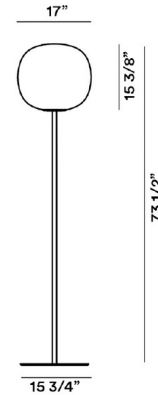

### Description

The Gem Floor Lamp is characterized by its unique diffuser with a White blown acid etched pattern of waves, making this piece unmistakable even when the light is off. Frame is finished in Gold, Graphite, or White. In-line dimmer switch. UL listed.

### Specifications

COLOR . . . . . White  
BODY FINISH . . . . . Gold  
WATTAGE . . . . . 100W  
DIMMER . . . . . Included  
DIMENSIONS . . . . . 17"W x 73.5"H  
BULB NOT INCLUDED . . . . . 1 x A19/Medium (E26)/100W/120V Incandescent  
OTHER BULB OPTIONS . . . . . 1 x A19/Medium (E26)/120V LED