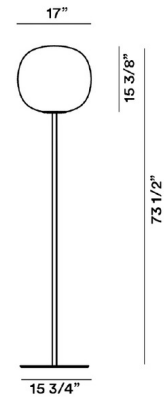

Lightology

lightology.com
866-954-4489
04-24-26

Project: _____
Company: _____
Location: _____ Fixture Type: _____
SPEC #: **FOS991012**
Approved On: _____ Approved By: _____

Gem Floor Lamp By Foscarini

Description

The Gem Floor Lamp is characterized by its unique diffuser with a White blown acid etched pattern of waves, making this piece unmistakable even when the light is off. Frame is finished in Gold, Graphite, or White. In-line dimmer switch. UL listed.

Shown in gold / white

Specifications

COLOR	White
BODY FINISH	Gold
WATTAGE	100W
DIMMER	Included
DIMENSIONS	17"W x 73.5"H
BULB NOT INCLUDED	1 x A19/Medium (E26)/100W/120V Incandescent
OTHER BULB OPTIONS	1 x A19/Medium (E26)/120V LED