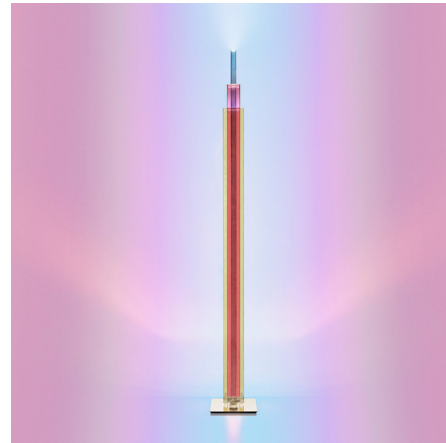

Lightology

lightology.com
866-954-4489
05-24-26

Project: _____

Company: _____

Location: _____ Fixture Type: _____

SPEC #: **FOS991032**

Approved On: _____ Approved By: _____

Uptown Floor Lamp

By Foscarini

Description

A statement piece for lovers of color, Uptown is a piece of luminous architecture drawing its inspiration from skyscrapers. The body consists of three painted glass elements mounted to a polished stainless steel base.

Shown in yellow / red

Specifications

COLOR Red
BODY FINISH Yellow
WATTAGE 31W
DIMMER Included
DIMENSIONS 9.84"W x 76"H
INTEGRATED LED MODULE 1 x LED/31W/120V LED

Technical Information

COLOR RENDERING 80 CRI
LAMP COLOR 2700K
LUMENS/WATT 80.58
LUMINOUS FLUX 2498 lumens