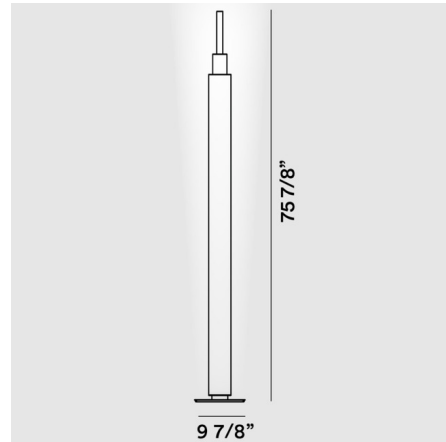

By Foscarini

Description

A statement piece for lovers of color, Uptown is a piece of luminous architecture drawing its inspiration from skyscrapers. The body consists of three painted glass elements mounted to a polished stainless steel base.

Shown in yellow / red

Specifications

COLOR Red
BODY FINISH Yellow
WATTAGE 31W
DIMMER Included
DIMENSIONS 9.84"W x 76"H
INTEGRATED LED MODULE 1 x LED/31W/120V LED

Technical Information

COLOR RENDERING 80 CRI
LAMP COLOR 2700K
LUMENS/WATT 80.58
LUMINOUS FLUX 2498 lumens