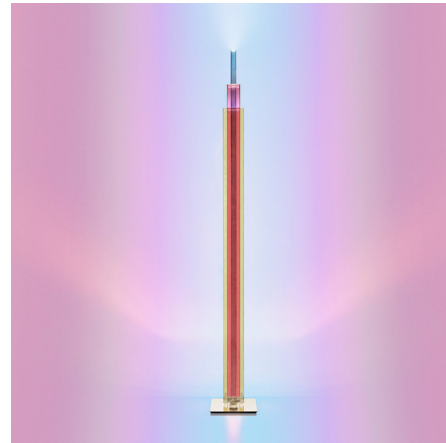

Lightology

lightology.com
866-954-4489
04-09-26

Project: _____

Company: _____

Location: _____ Fixture Type: _____

SPEC #: **FOS991032**

Approved On: _____ Approved By: _____

Uptown Floor Lamp

By Foscarini

Description

A statement piece for lovers of color, Uptown is a piece of luminous architecture drawing its inspiration from skyscrapers. The body consists of three painted glass elements mounted to a polished stainless steel base.

Shown in yellow / red

Specifications

COLOR Red
BODY FINISH Yellow
WATTAGE 31W
DIMMER Included
DIMENSIONS 9.84"W x 76"H
INTEGRATED LED MODULE 1 x LED/31W/120V LED

Technical Information

COLOR RENDERING 80 CRI
LAMP COLOR 2700K
LUMENS/WATT 80.58
LUMINOUS FLUX 2498 lumens