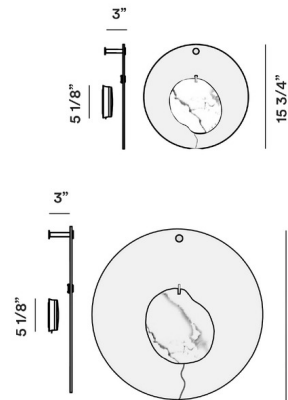

Lightology

lightology.com
866-954-4489
04-21-26

Project: _____

Company: _____

Location: _____ Fixture Type: _____

SPEC #: **FOS991215**

Approved On: _____ Approved By: _____

Gioia Wall Sconce By Foscarini

Description

The Gioia Wall Sconce is a jewel that adorns your interior space. The composition is key, featuring a veined statuary Carrara White marble element placed in the center of a transparent disc with a ring of color.

Shown in pink

Specifications

| | |
|-----------------------|-------------------------|
| COLOR | N/A |
| BODY FINISH | Pink |
| WATTAGE | 10W |
| DIMMER | Low Voltage Electronic |
| DIMENSIONS | 15.75"W x 15.75"H x 3"D |
| INTEGRATED LED MODULE | 1 x LED/10W/120V LED |