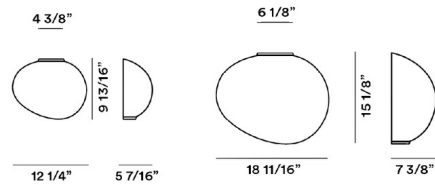

### Specifications

COLOR . . . . . White  
BODY FINISH . . . . . White  
WATTAGE . . . . . 8W  
DIMMER . . . . . Low Voltage Electronic  
DIMENSIONS . . . . . 12.25"W x 9.84"H x 5.438"D  
BULB NOT INCLUDED . . . . . 1 x A19/Medium (E26)/8W/120V LED