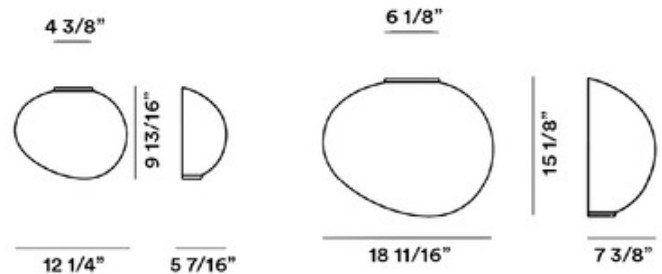

DESIGNER Ludovica + Roberto Palomba
BRAND Foscarini

DESCRIPTION

The Gregg Semi 1 Wall Sconce brings a decorative, organic look to your interior space. Reminiscent of pebbles smoothed by water which light up with sunlight. White blown acid etched glass is complemented by a White, Gold, or Graphite finish and is available in two sizes. UL listed.

Shown in: White / White

SHADE COLOR	White
BODY FINISH	White
WATTAGE	8W
DIMMER	Standard 120V
DIMENSIONS	12.25"W x 9.84"H x 5.438"D
BULB NOT INCLUDED	
LAMP	1 x A19/Medium (E26)/8W/120V LED

SPEC # FOS991225