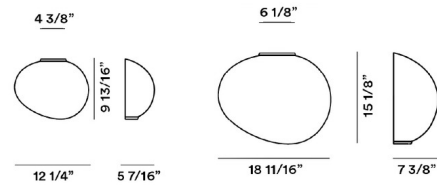

Shown in white / white

Specifications

COLOR White
BODY FINISH White
WATTAGE 8W
DIMMER Low Voltage Electronic
DIMENSIONS 12.25"W x 9.84"H x 5.438"D
BULB NOT INCLUDED 1 x A19/Medium (E26)/8W/120V LED

CLICK TO VIEW PRODUCT