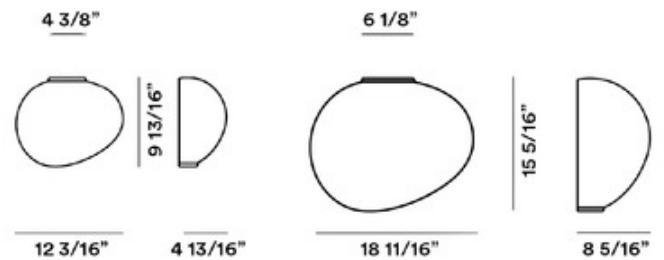

Lightology

Gregg Semi 2 Wall Sconce

ITEM NUMBER

FOS991230

DESIGNER Ludovica + Roberto Palomba
BRAND Foscarini

DESCRIPTION

The Gregg Semi 2 Wall Sconce brings a decorative, organic look to your interior space. Reminiscent of pebbles smoothed by water which light up with sunlight. White blown acid etched glass is complemented by a Graphite, White, or Gold finish and is available in two sizes. UL listed.

Shown in: Graphite / White

SHADE COLOR	White
BODY FINISH	Graphite
WATTAGE	8W
DIMMER	Standard 120V
DIMENSIONS	12.25"W x 9.84"H x 5.438"D
LAMP	1 x A19/Medium (E26)/8W/120V LED

ITEM NUMBER FOS991230

COMPANY	PROJECT	FIXTURE TYPE	APPROVED BY	DATE