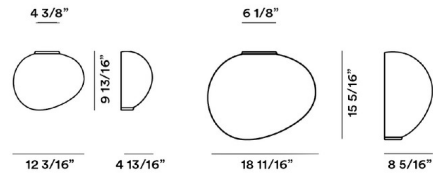

Shown in graphite / white

Specifications

COLOR	White
BODY FINISH	Graphite
WATTAGE	8W
DIMMER	Low Voltage Electronic
DIMENSIONS	12.25"W x 9.84"H x 5.438"D
BULB NOT INCLUDED	1 x A19/Medium (E26)/8W/120V LED