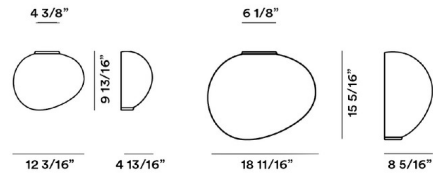

Shown in graphite / white

Specifications

COLOR White
BODY FINISH Graphite
WATTAGE 8W
DIMMER Low Voltage Electronic
DIMENSIONS 12.25"W x 9.84"H x 5.438"D
BULB NOT INCLUDED 1 x A19/Medium (E26)/8W/120V LED