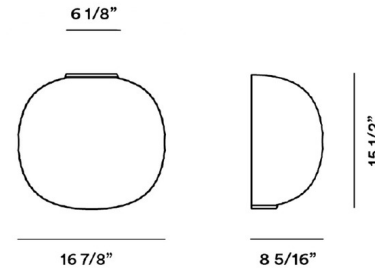

By Foscarini

Description

The Gem Wall Sconce is characterized by its unique diffuser with a White blown acid etched pattern of waves, making this piece unmistakable even when the light is off. Band is finished in Gold, Graphite, or White. May be mounted with the band facing up or down. UL listed.

Shown in gold / white

Specifications

COLOR White
BODY FINISH Gold
WATTAGE 40W
DIMMER Low Voltage Electronic
DIMENSIONS 16.88"W x 15.5"H x 8.27"D
BULB NOT INCLUDED 1 x A19/Medium (E26)/40W/120V Incandescent
OTHER BULB OPTIONS 1 x A19/Medium (E26)/120V LED