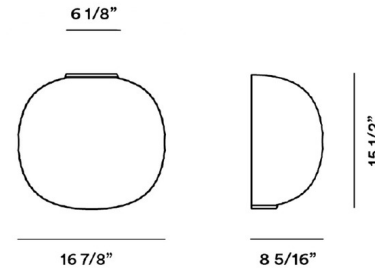

Description

The Gem Wall Sconce is characterized by its unique diffuser with a White blown acid etched pattern of waves, making this piece unmistakable even when the light is off. Band is finished in Gold, Graphite, or White. May be mounted with the band facing up or down. UL listed.

Shown in gold / white

Specifications

COLOR White
BODY FINISH Gold
WATTAGE 40W
DIMMER Low Voltage Electronic
DIMENSIONS 16.88"W x 15.5"H x 8.27"D
BULB NOT INCLUDED 1 x A19/Medium (E26)/40W/120V Incandescent
OTHER BULB OPTIONS 1 x A19/Medium (E26)/120V LED