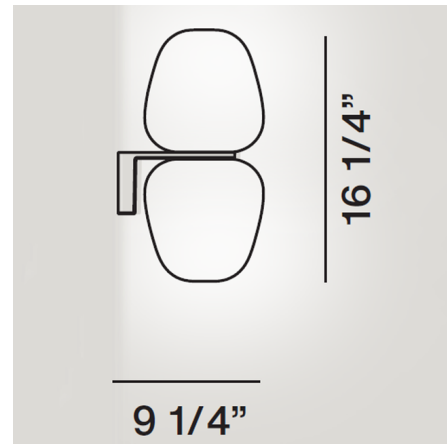

Shown in white / white