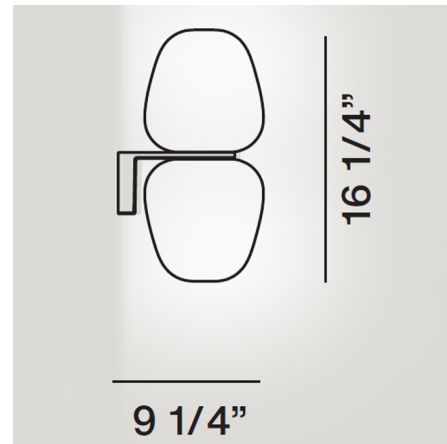

Lightology

lightology.com
866-954-4489
07-06-26

Project: _____

Company: _____

Location: _____ Fixture Type: _____

SPEC #: **FOS991235**

Approved On: _____ Approved By: _____

Rituals Doppia Wall Sconce - Floor Model By Foscarini

Shown in white / white

Specifications

COLOR	White
BODY FINISH	White
WATTAGE	18W
DIMMER	Standard 120V
DIMENSIONS	7.5"W x 16.25"H x 9.25"D
BULB NOT INCLUDED	2 x A19/Medium (E26)/9W/120V LED

CLICK TO VIEW PRODUCT