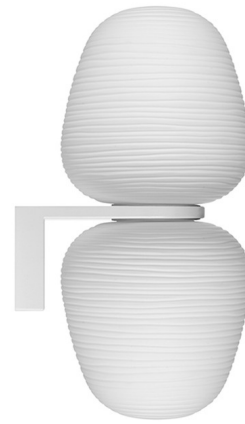

Lightology

lightology.com
866-954-4489
04-25-26

Project: _____

Company: _____

Location: _____ Fixture Type: _____

SPEC #: **FOS991235**

Approved On: _____ Approved By: _____

Rituals Doppia Wall Sconce - Floor Model By Foscarini

Description

The Rituals Doppia Wall Sconce brings beauty and poetry to your interior space. The White hand blown glass shades are marked with thin engravings, reminiscent of grinding, to create a warm vibrant piece. Finished in White. Note: This is a discontinued floor model and limited to quantity on hand.

Specifications

COLOR White
BODY FINISH White
WATTAGE 18W
DIMMER Standard 120V
DIMENSIONS 7.5"W x 16.25"H x 9.25"D
BULB NOT INCLUDED 2 x A19/Medium (E26)/9W/120V LED
OTHER BULB OPTIONS 2 x A19/Medium (E26)/120V LED