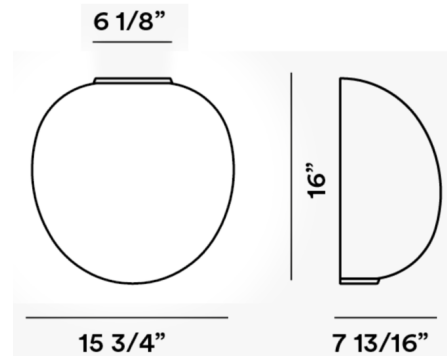

Shown in graphite / white

Specifications

COLOR	White
BODY FINISH	Graphite
WATTAGE	7W
DIMMER	Standard 120V
DIMENSIONS	15.75"W x 16"H x 7.813"D
BULB NOT INCLUDED	1 x A19/Medium (E26)/7W/120V LED

CLICK TO VIEW PRODUCT