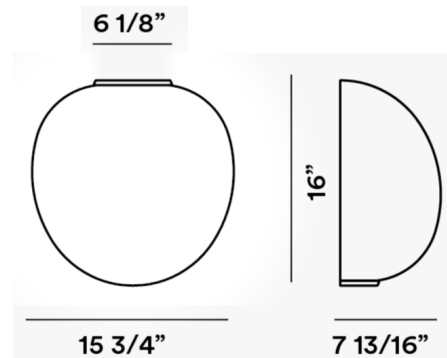

Shown in graphite / white

Specifications

COLOR	White
BODY FINISH	Graphite
WATTAGE	7W
DIMMER	Standard 120V
DIMENSIONS	15.75"W x 16"H x 7.813"D
BULB NOT INCLUDED	1 x A19/Medium (E26)/7W/120V LED

CLICK TO VIEW PRODUCT