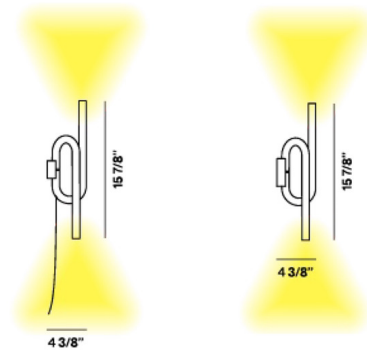

CLICK TO VIEW PRODUCT

Notes: