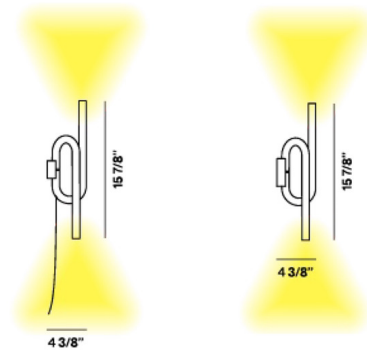

Lightology

lightology.com
866-954-4489
05-25-26

Project: _____

Company: _____

Location: _____ Fixture Type: _____

SPEC #: **FOS991249**

Approved On: _____ Approved By: _____

Tobia Wall Sconce

By Foscarini

Description

The Tobia Wall Sconce brings an example of simplistic character to your interior space. The smooth twisted lines of the body emit light from both upwards and downwards. Available with a Black, White, Gold, Orange, or Yellow finish in hardwired or plug-in options. Plug in option has a White cord and foot switch. UL listed.

Specifications

COLOR	N/A
BODY FINISH	Gold
WATTAGE	12W
DIMMER	Included
DIMENSIONS	4.72"W x 15.875"H x 4.375"D
INTEGRATED LED MODULE	2 x LED/6W/120V LED

Technical Information

COLOR RENDERING	80 CRI
LAMP COLOR	2700K
LUMENS/WATT	233.33
LUMINOUS FLUX	1400 lumens

Shown in gold

CLICK TO VIEW PRODUCT

Notes: