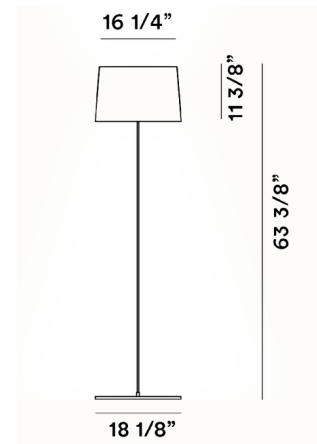

Lightology

lightology.com
866-954-4489
05-17-26

Project: _____
Company: _____
Location: _____ Fixture Type: _____
SPEC #: **FOS991255**
Approved On: _____ Approved By: _____

Twiggy Grid Lettura Outdoor Floor Lamp By Foscarini

Description

The Twiggy Grid Lettura Outdoor Floor Lamp features a shade modified with a woven surface that has both functional and aesthetic value - it screens the intensity of the light source while evoking surrounding outdoor forms nets, gates, and the crossing of tree branches. Transformer on the cable, fitted with a Schuko plug and terminal board without push button panel. Wet Location rated. On/off only.

Specifications

COLOR	Greige
BODY FINISH	N/A
WATTAGE	36.5W
DIMMER	N/A
DIMENSIONS	18"W x 63.625"H
INTEGRATED LED MODULE	1 x LED/36.5W/120-277V LED

Technical Information

PRODUCT DIMENSIONS	Cord: 120"
COLOR RENDERING	90 CRI
LAMP COLOR	2850K
LUMENS/WATT	107.67
LUMINOUS FLUX	3930 lumens

Shown in greige

CLICK TO VIEW PRODUCT

Notes: