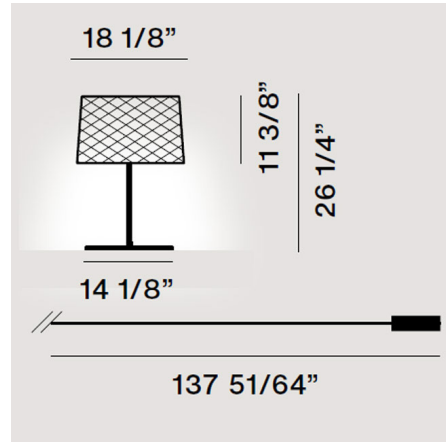

Lightology

lightology.com
866-954-4489
04-25-26

Project: _____
Company: _____
Location: _____ Fixture Type: _____
SPEC #: **FOS991256**
Approved On: _____ Approved By: _____

Twiggy Grid XL Outdoor Table Lamp By Foscarini

Description

The Twiggy Grid XL Outdoor Table Lamp features a shade modified with a woven surface that has both functional and aesthetic value - it screens the intensity of the light source while evoking surrounding outdoor forms - nets, gates, and the crossing of tree branches.

Shown in greige / greige

Specifications

COLOR	Greige
BODY FINISH	Greige
WATTAGE	36.5W
DIMMER	N/A
DIMENSIONS	18"W x 63"H
INTEGRATED LED MODULE	1 x LED/36.5W/120V LED

Technical Information

COLOR RENDERING	90 CRI
LAMP COLOR	2850K
LUMENS/WATT	107.67
LUMINOUS FLUX	3930 lumens