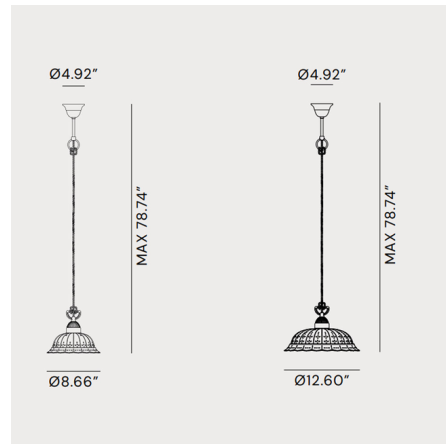

Lightology

lightology.com
866-954-4489
06-04-26

Project: _____

Company: _____

Location: _____ Fixture Type: _____

SPEC #: **IFA991279**

Approved On: _____ Approved By: _____

Anita Pendant By Il Fanale

Description

The Anita Pendant has an outstanding balance of elegance in the art nouveau style. Modern comfort makes the Anita a true masterpiece of craftsmanship, characterized by expertly researched details. The famous ceramics of Bassano used to make these lamps, add additional value to these creations. Available in two sizes. Includes canopy for US installation. UL listed.

Shown in antique brass / white

Specifications

COLOR White
BODY FINISH Antique Brass
WATTAGE 40W
DIMMER Standard 120V
DIMENSIONS 8.66"W x 3.14"H
BULB NOT INCLUDED 1 x A19/Medium (E26)/40W/120V Incandescent
OTHER BULB OPTIONS 1 x A19/Medium (E26)/120V LED