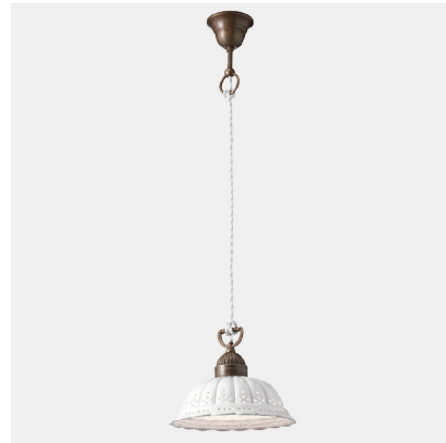

Lightology

lightology.com
866-954-4489
06-04-26

Project: _____

Company: _____

Location: _____ Fixture Type: _____

SPEC #: **IFA991279**

Approved On: _____ Approved By: _____

Anita Pendant By Il Fanale

Description

The Anita Pendant has an outstanding balance of elegance in the art nouveau style. Modern comfort makes the Anita a true masterpiece of craftsmanship, characterized by expertly researched details. The famous ceramics of Bassano used to make these lamps, add additional value to these creations. Available in two sizes. Includes canopy for US installation. UL listed.

Shown in antique brass / white

Specifications

COLOR White
BODY FINISH Antique Brass
WATTAGE 40W
DIMMER Standard 120V
DIMENSIONS 8.66"W x 3.14"H
BULB NOT INCLUDED 1 x A19/Medium (E26)/40W/120V Incandescent
OTHER BULB OPTIONS 1 x A19/Medium (E26)/120V LED