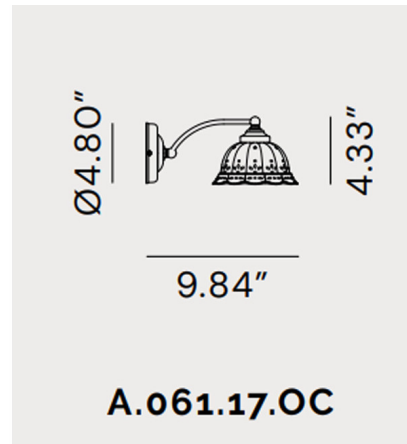

By Il Fanale

Description

The Anita I Wall Sconce has an outstanding balance of elegance in the art nouveau style. Modern comfort makes the Anita a true masterpiece of craftsmanship, characterized by expertly researched details. The famous ceramics of Bassano used to make these lamps, add additional value to these creations. Includes canopy for US installation. UL listed.

Shown in antique brass / white

Specifications

COLOR White
BODY FINISH Antique Brass
WATTAGE 40W
DIMMER Standard 120V
DIMENSIONS 5.512" W x 4.331" H x 9.843" D
BULB NOT INCLUDED 1 x B10/Candelabra (E12)/40W/120V Incandescent
OTHER BULB OPTIONS 1 x B10/Candelabra (E12)/120V LED