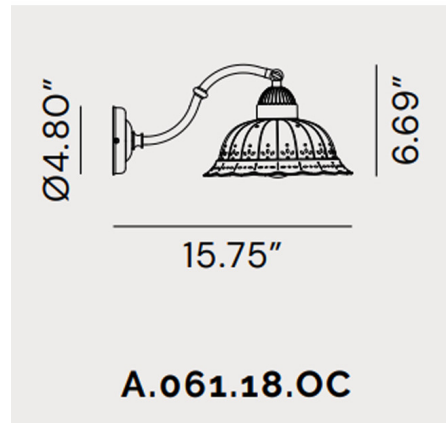

Lightology

lightology.com
866-954-4489
06-04-26

Project: _____

Company: _____

Location: _____ Fixture Type: _____

SPEC #: **IFA991282**

Approved On: _____ Approved By: _____

Anita II Wall Sconce

By Il Fanale

Description

The Anita II Wall Sconce has an outstanding balance of elegance in the art nouveau style. Modern comfort makes the Anita a true masterpiece of craftsmanship, characterized by expertly researched details. The famous ceramics of Bassano used to make these lamps, add additional value to these creations. Includes canopy for US installation. UL listed

Shown in antique brass / white

Specifications

COLOR White
BODY FINISH Antique Brass
WATTAGE 40W
DIMMER Standard 120V
DIMENSIONS 8.661"W x 6.102"H x 15.748"D
BULB NOT INCLUDED 1 x A19/Medium (E26)/40W/120V Incandescent
OTHER BULB OPTIONS 1 x A19/Medium (E26)/120V LED