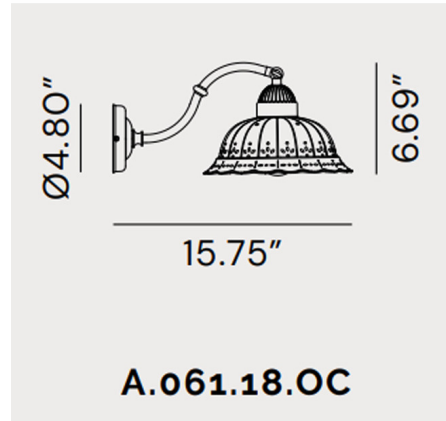

Lightology

lightology.com
866-954-4489
04-13-26

Project: _____

Company: _____

Location: _____ Fixture Type: _____

SPEC #: **IFA991282**

Approved On: _____ Approved By: _____

Anita II Wall Sconce

By Il Fanale

Description

The Anita II Wall Sconce has an outstanding balance of elegance in the art nouveau style. Modern comfort makes the Anita a true masterpiece of craftsmanship, characterized by expertly researched details. The famous ceramics of Bassano used to make these lamps, add additional value to these creations. Includes canopy for US installation. UL listed

Shown in antique brass / white

Specifications

COLOR White
BODY FINISH Antique Brass
WATTAGE 40W
DIMMER Standard 120V
DIMENSIONS 8.661"W x 6.102"H x 15.748"D
BULB NOT INCLUDED 1 x A19/Medium (E26)/40W/120V Incandescent
OTHER BULB OPTIONS 1 x A19/Medium (E26)/120V LED