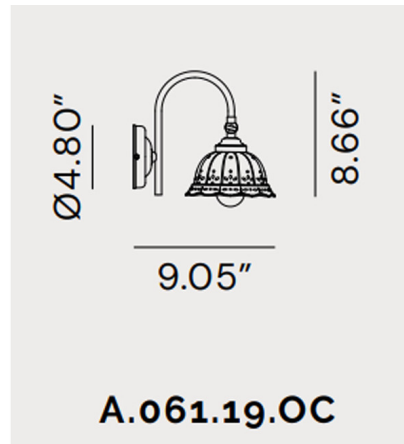

By Il Fanale

Description

The Anita III Wall Sconce has an outstanding balance of elegance in the art nouveau style. Modern comfort makes the Anita a true masterpiece of craftsmanship, characterized by expertly researched details. The famous ceramics of Bassano used to make these lamps, add additional value to these creations. Includes canopy for US installation. UL listed

Shown in antique brass / white

Specifications

COLOR White
BODY FINISH Antique Brass
WATTAGE 40W
DIMMER Standard 120V
DIMENSIONS 5.512"W x 7.677"H x 7.874"D
BULB NOT INCLUDED 1 x B10/Candelabra (E12)/40W/120V Incandescent
OTHER BULB OPTIONS 1 x B10/Candelabra (E12)/120V LED