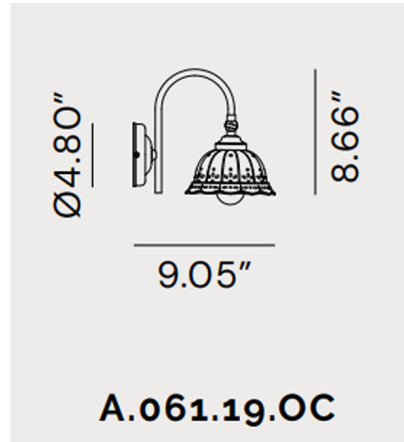

By Il Fanale

Description

The Anita III Wall Sconce has an outstanding balance of elegance in the art nouveau style. Modern comfort makes the Anita a true masterpiece of craftsmanship, characterized by expertly researched details. The famous ceramics of Bassano used to make these lamps, add additional value to these creations. Includes canopy for US installation. UL listed

Shown in antique brass / white

Specifications

COLOR White
BODY FINISH Antique Brass
WATTAGE 40W
DIMMER Standard 120V
DIMENSIONS 5.512"W x 7.677"H x 7.874"D
BULB NOT INCLUDED 1 x B10/Candelabra (E12)/40W/120V Incandescent
OTHER BULB OPTIONS 1 x B10/Candelabra (E12)/120V LED