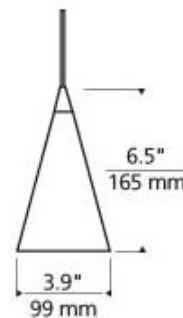

Product Number: TLG9913			
Company:		Fixture Type:	Date: Apr 23, 2018
Project:		Approved By:	

#2002FJ-CONE-004H1-AMCH

Fax: (773) 883-6131

Phone: 866-954-4489

Address: 1718 W. Fullerton Ave. Chicago IL 60614

www.lightology.com