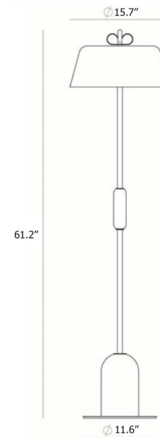

By Il Fanale

Description

The Bon Ton II Floor Lamp builds up beauty though its combination of materials and simple, sleek design. Working together like pieces of jewelry, the Bon Ton's sinuous oak wood detail balances the contrast from the top of the lamp to the bottom. A closing curl, finish in Brass tops the Bon Ton's look while the shiny shade provides a smooth finish to the piece.

Shown in brass / white

Specifications

COLOR	White
BODY FINISH	Brass
WATTAGE	120W
DIMMER	Not Included
DIMENSIONS	15.7"W x 61.2"H
BULB NOT INCLUDED	3 x B10/Candelabra (E12)/40W/120V Incandescent
OTHER BULB OPTIONS	3 x B10/Candelabra (E12)/120V LED