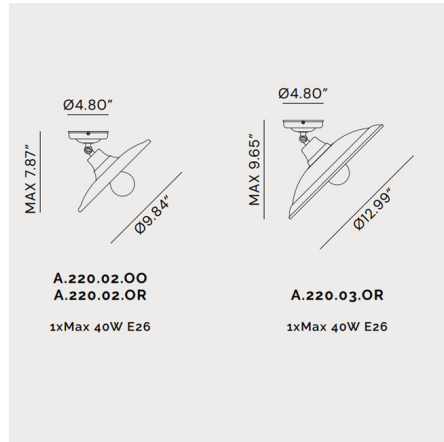

Description

The Barchessa Ceiling Light Fixture boasts clean and artificiality-free shapes that symbolize their inspiration from Arte Povera. The minimalist and conceptual design of the Barchessa brings out the most of their functionality. Hinge allows the lamp to be adjusted to various angles. Includes canopy for US installation. UL listed.

Shown in antique copper / brass

Specifications

COLOR Brass
BODY FINISH Antique Copper
WATTAGE 40W
DIMMER Standard 120V
DIMENSIONS 12.992"W x 9.646"H
BULB NOT INCLUDED 1 x A19/Medium (E26)/40W/120V Incandescent
OTHER BULB OPTIONS 1 x A19/Medium (E26)/120V LED