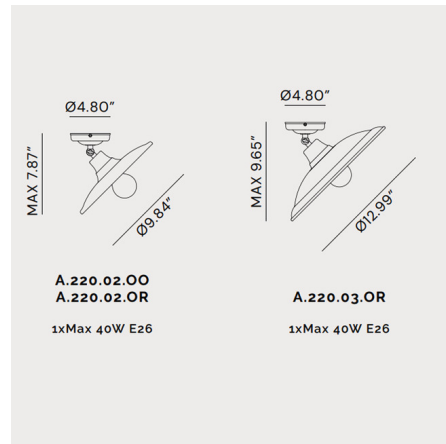

### Description

The Barchessa Ceiling Light Fixture boasts clean and artificiality-free shapes that symbolize their inspiration from Arte Povera. The minimalist and conceptual design of the Barchessa brings out the most of their functionality. Hinge allows the lamp to be adjusted to various angles. Includes canopy for US installation. UL listed.

### Specifications

COLOR . . . . . Brass  
 BODY FINISH . . . . . Antique Copper  
 WATTAGE . . . . . 40W  
 DIMMER . . . . . Standard 120V  
 DIMENSIONS . . . . . 12.992"W x 9.646"H  
 BULB NOT INCLUDED . . . . . 1 x A19/Medium (E26)/40W/120V Incandescent  
 OTHER BULB OPTIONS . . . . . 1 x A19/Medium (E26)/120V LED