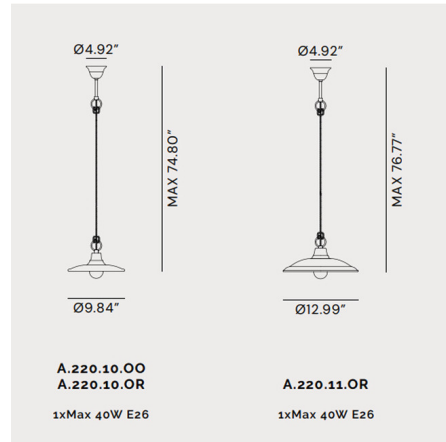

Lightology

lightology.com
866-954-4489
05-18-26

Project: _____
 Company: _____
 Location: _____ Fixture Type: _____
 SPEC #: **IFA991350**
 Approved On: _____ Approved By: _____

Barchessa Pendant By Il Fanale

Description

The Barchessa Pendant boasts clean and artificiality-free shapes that symbolize their inspiration from Arte Povera. The minimalist and conceptual design of the Barchessa brings out the most of their functionality. Includes canopy for US installation. UL listed. NOTE: Larger size only available in Copper.

Shown in antique copper / brass

Specifications

COLOR	Brass
BODY FINISH	Antique Copper
WATTAGE	40W
DIMMER	Standard 120V
DIMENSIONS	12.992"W x 4.134"H
BULB NOT INCLUDED	1 x A19/Medium (E26)/40W/120V Incandescent
OTHER BULB OPTIONS	1 x A19/Medium (E26)/120V LED