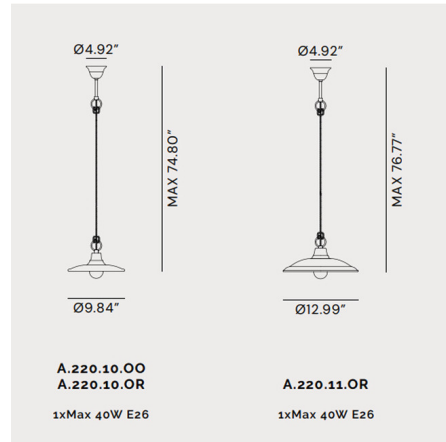

Lightology

lightology.com
866-954-4489
07-06-26

Project: _____
Company: _____
Location: _____ Fixture Type: _____
SPEC #: **IFA991350**
Approved On: _____ Approved By: _____

Barchessa Pendant By Il Fanale

Description

The Barchessa Pendant boasts clean and artificiality-free shapes that symbolize their inspiration from Arte Povera. The minimalist and conceptual design of the Barchessa brings out the most of their functionality. Includes canopy for US installation. UL listed. NOTE: Larger size only available in Copper.

Shown in antique copper / brass

Specifications

COLOR	Brass
BODY FINISH	Antique Copper
WATTAGE	40W
DIMMER	Standard 120V
DIMENSIONS	12.992"W x 4.134"H
BULB NOT INCLUDED	1 x A19/Medium (E26)/40W/120V Incandescent
OTHER BULB OPTIONS	1 x A19/Medium (E26)/120V LED