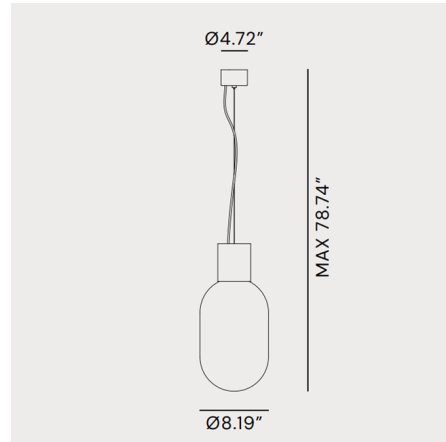

Lightology

lightology.com
866-954-4489
06-04-26

Project: _____

Company: _____

Location: _____ Fixture Type: _____

SPEC #: **IFA991352**

Approved On: _____ Approved By: _____

Bloom I Pendant By Il Fanale

Description

The Bloom I Pendant's precious design recalls old perfume bottles and the shape of oriental diffusers. Either intimate or sensual, the Bloom's effect release magic throughout the space. Place in any contemporary setting to add decorative lighting to your aesthetic. Finished with Natural Brass details and a choice of Satin Pink, Clear Pink, Satin Gray or Clear Gray Glass shade. Includes canopy for US installation. UL listed.

Shown in brass / satin gray

Specifications

COLOR	Satin Gray
BODY FINISH	Brass
WATTAGE	40W
DIMMER	Standard 120V
DIMENSIONS	8.9"W x 17.7"H
BULB NOT INCLUDED	1 x A19/Medium (E26)/40W/120V Incandescent
OTHER BULB OPTIONS	1 x A19/Medium (E26)/120V LED