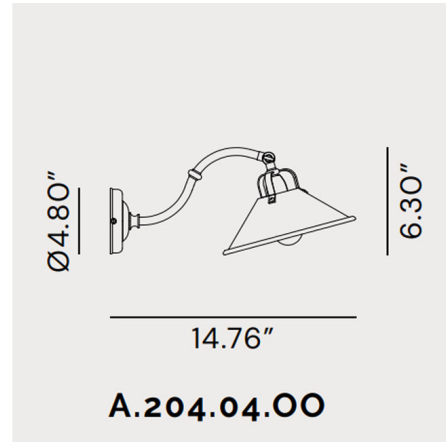

By Il Fanale

Description

The Cascina Joint Wall Sconce has a highly material visual impact and strict design that characterize this industrial/farmhouse aesthetic. Made of Brass, the Cascina breaks the linearity of the environments by twisting the classical theatrical canons. Finished with Antique Brass. Includes canopy for US installation. UL listed.

Shown in antique brass

Specifications

COLOR	N/A
BODY FINISH	Antique Brass
WATTAGE	40W
DIMMER	Standard 120V
DIMENSIONS	7.874"W x 6.299"H x 14.764"D
BULB NOT INCLUDED	1 x B10/Candelabra (E12)/40W/120V Incandescent
OTHER BULB OPTIONS	1 x B10/Candelabra (E12)/12V LED