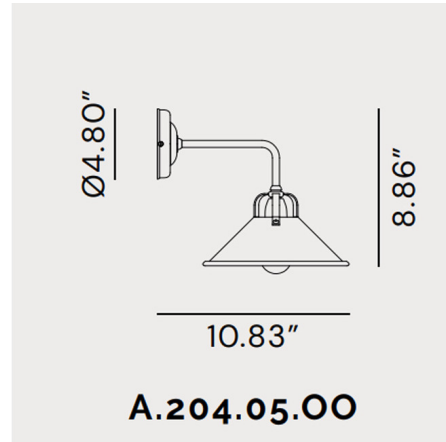

By Il Fanale

Description

The Cascina Wall Sconce has a highly material visual impact and strict design that characterize this industrial/farmhouse aesthetic. Made of Brass, the Cascina breaks the linearity of the environments by twisting the classical theatrical canons. Finished with Antique Brass. Includes canopy for US installation. UL listed.

Shown in antique brass

Specifications

COLOR N/A
BODY FINISH Antique Brass
WATTAGE 40W
DIMMER Standard 120V
DIMENSIONS 7.874"W x 8.858"H x 10.827"D
BULB NOT INCLUDED 1 x B10/Candelabra (E12)/40W/120V Incandescent
OTHER BULB OPTIONS 1 x B10/Candelabra (E12)/120V LED