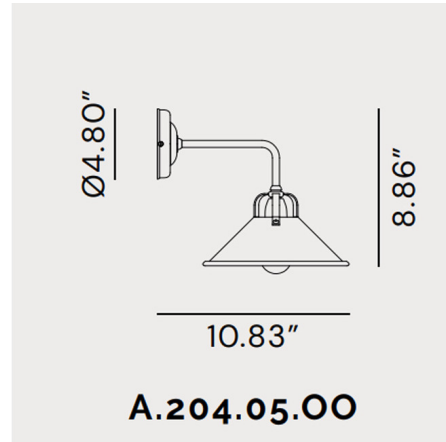

By Il Fanale

Description

The Cascina Wall Sconce has a highly material visual impact and strict design that characterize this industrial/farmhouse aesthetic. Made of Brass, the Cascina breaks the linearity of the environments by twisting the classical theatrical canons. Finished with Antique Brass. Includes canopy for US installation. UL listed.

Shown in antique brass

Specifications

COLOR	N/A
BODY FINISH	Antique Brass
WATTAGE	40W
DIMMER	Standard 120V
DIMENSIONS	7.874"W x 8.858"H x 10.827"D
BULB NOT INCLUDED	1 x B10/Candelabra (E12)/40W/120V Incandescent
OTHER BULB OPTIONS	1 x B10/Candelabra (E12)/120V LED