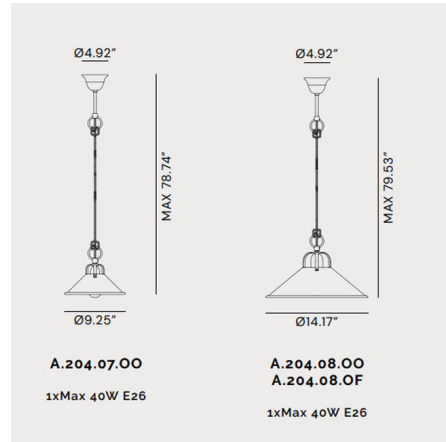

Lightology

lightology.com
866-954-4489
05-23-26

Project: _____
 Company: _____
 Location: _____ Fixture Type: _____
 SPEC #: **IFA991371**
 Approved On: _____ Approved By: _____

Cascina Pendant By Il Fanale

Description

The Cascina Pendant has a highly material visual impact and strict design that characterize this industrial/farmhouse aesthetic. Made of Brass, the Cascina breaks the linearity of the environments by twisting the classical theatrical canons. Includes canopy for US installation. UL listed.

Shown in antique brass

Specifications

COLOR	N/A
BODY FINISH	Antique Brass
WATTAGE	40W
DIMMER	Standard 120V
DIMENSIONS	9.055"W x 7.874"H
BULB NOT INCLUDED	1 x A15/Candelabra (E12)/40W/120V Incandescent
OTHER BULB OPTIONS	1 x A19/Medium (E26)/120V LED