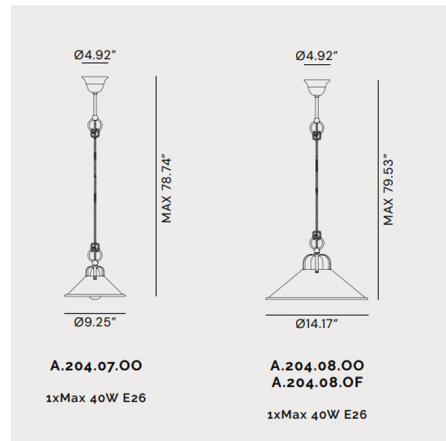

By Il Fanale

Description

The Cascina Pendant has a highly material visual impact and strict design that characterize this industrial/farmhouse aesthetic. Made of Brass, the Cascina breaks the linearity of the environments by twisting the classical theatrical canons. Includes canopy for US installation. UL listed.

Shown in antique brass

Specifications

COLOR N/A
BODY FINISH Antique Brass
WATTAGE 40W
DIMMER Standard 120V
DIMENSIONS 9.055"W x 7.874"H
BULB NOT INCLUDED 1 x A15/Candelabra (E12)/40W/120V Incandescent
OTHER BULB OPTIONS 1 x A19/Medium (E26)/120V LED