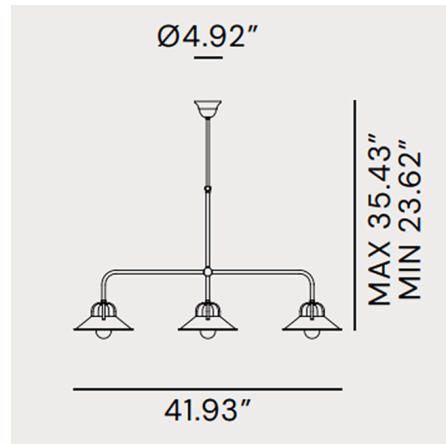

Lightology

lightology.com
866-954-4489
04-25-26

Project: _____
Company: _____
Location: _____ Fixture Type: _____
SPEC #: **IFA991375**
Approved On: _____ Approved By: _____

Cascina Linear Chandelier By Il Fanale

Description

The Cascina Linear Chandelier has a highly material visual impact and strict design that characterize this industrial/farmhouse aesthetic. Made of Brass, the Cascina breaks the linearity of the environments by twisting the classical theatrical canons. Includes canopy for US installation. UL listed.

Shown in antique brass

Specifications

COLOR	N/A
BODY FINISH	Antique Brass
WATTAGE	120W
DIMMER	Standard 120V
DIMENSIONS	41.929"W x 9.449"H
BULB NOT INCLUDED	3 x A19/Medium (E26)/40W/120V Incandescent
OTHER BULB OPTIONS	3 x A19/Medium (E26)/120V LED