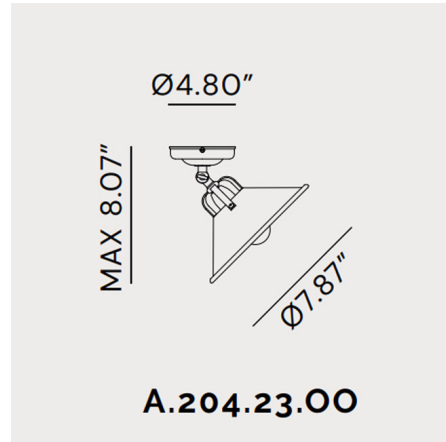

By Il Fanale

Description

The Cascina Ceiling Light Fixture has a highly material visual impact and strict design that characterize this industrial/farmhouse aesthetic. Made of Brass, the Cascina breaks the linearity of the environments by twisting the classical theatrical canons. Finished with Antique Brass. Hinge allows the lamp to be adjusted to various angles. Includes canopy for US installation. UL listed.

Shown in antique brass

Specifications

| | |
|--------------------|--|
| COLOR | N/A |
| BODY FINISH | Antique Brass |
| WATTAGE | 40W |
| DIMMER | Standard 120V |
| DIMENSIONS | 7.874"W x 8.071"H |
| BULB NOT INCLUDED | 1 x B10/Candelabra (E12)/40W/120V Incandescent |
| OTHER BULB OPTIONS | 1 x B10/Candelabra (E12)/120V LED |