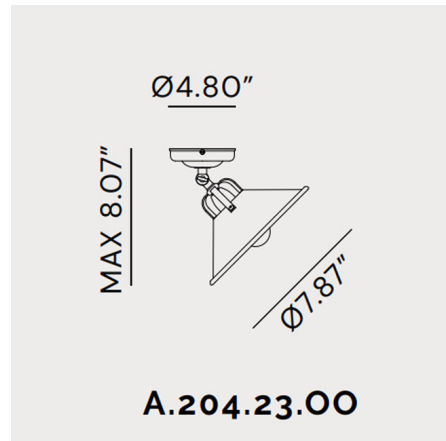

By Il Fanale

Description

The Cascina Ceiling Light Fixture has a highly material visual impact and strict design that characterize this industrial/farmhouse aesthetic. Made of Brass, the Cascina breaks the linearity of the environments by twisting the classical theatrical canons. Finished with Antique Brass. Hinge allows the lamp to be adjusted to various angles. Includes canopy for US installation. UL listed.

Shown in antique brass

Specifications

COLOR	N/A
BODY FINISH	Antique Brass
WATTAGE	40W
DIMMER	Standard 120V
DIMENSIONS	7.874"W x 8.071"H
BULB NOT INCLUDED	1 x B10/Candelabra (E12)/40W/120V Incandescent
OTHER BULB OPTIONS	1 x B10/Candelabra (E12)/120V LED