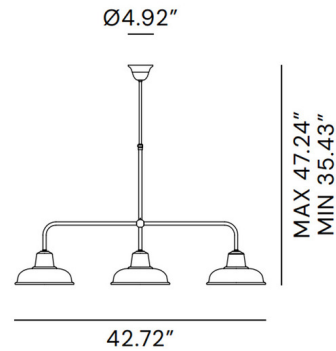

Shown in antique brass / copper

211.11.OR

Specifications

COLOR	Copper
BODY FINISH	Antique Brass
WATTAGE	120W
DIMMER	Standard 120V
DIMENSIONS	23.622"L x 10.039"W x 10.63"H
BULB NOT INCLUDED	3 x A19/Medium (E26)/40W/120V Incandescent
OTHER BULB OPTIONS	3 x A19/Medium (E26)/120V LED

CLICK TO VIEW PRODUCT

Notes: