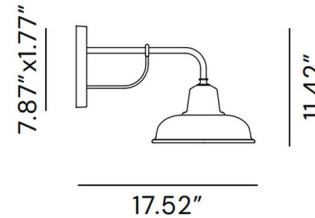

243.05.OR ●

Specifications

COLOR	Copper
BODY FINISH	Antique Brass
WATTAGE	40W
DIMMER	Standard 120V
DIMENSIONS	10.039\"W x 11.417\"H x 17.52\"D
BULB NOT INCLUDED	1 x A19/Medium (E26)/40W/120V Incandescent
OTHER BULB OPTIONS	1 x A19/Medium (E26)/120V LED