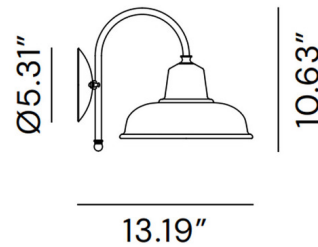

243.06.OR

Specifications

COLOR . . . . . Copper
BODY FINISH . . . . . Antique Brass
WATTAGE 40W
DIMMER . . . . . Standard 120V
DIMENSIONS . . . . . 10.039"W x 10.63"H x 13.189"D
BULB NOT INCLUDED . . . . . 1 x A19/Medium (E26)/40W/120V Incandescent
OTHER BULB OPTIONS . . . . . 1 x A19/Medium (E26)/120V LED