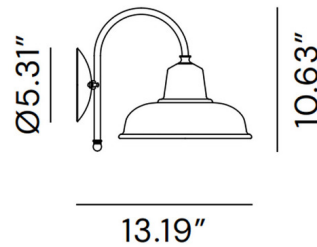

Shown in antique brass / copper

243.06.OR

Specifications

| | |
|--------------------|--|
| COLOR | Copper |
| BODY FINISH | Antique Brass |
| WATTAGE | 40W |
| DIMMER | Standard 120V |
| DIMENSIONS | 10.039"W x 10.63"H x 13.189"D |
| BULB NOT INCLUDED | 1 x A19/Medium (E26)/40W/120V Incandescent |
| OTHER BULB OPTIONS | 1 x A19/Medium (E26)/120V LED |