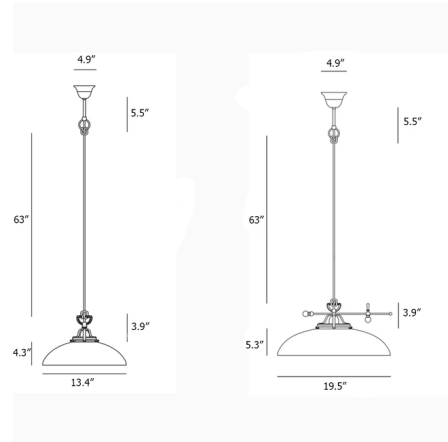

Description

The Country I Pendant combines the tradition of Italian Murano glass with a contemporary farmhouse aesthetic. A hand-blown glass shade gently diffuses the emitted light while a brass finish adds a wonderful contrast to the whole design. Includes canopy for US installation.

Shown in antique brass / white

Specifications

COLOR White
BODY FINISH Antique Brass
WATTAGE 15W
DIMMER Standard 120V
DIMENSIONS 19.488"W x 5.315"H
BULB NOT INCLUDED 1 x A19/Medium (E26)/15W/120V LED

Technical Information

PRODUCT DIMENSIONS Cord Length: 63"

CLICK TO VIEW PRODUCT

Notes: