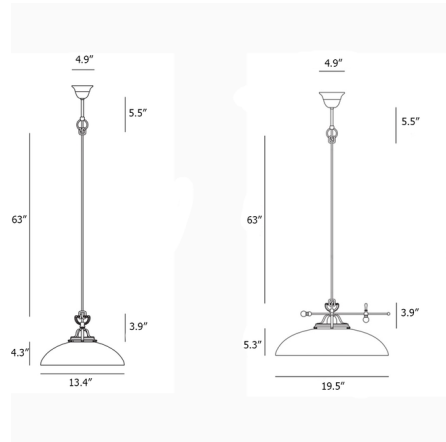

Shown in antique brass / white

Specifications

COLOR . . . . . White
BODY FINISH . . . . . Antique Brass
WATTAGE 15W
DIMMER . . . . . Standard 120V
DIMENSIONS . . . . . 19.488\"W x 5.315\"H
BULB NOT INCLUDED . . . . . 1 x A19/Medium (E26)/15W/120V LED

Technical Information

PRODUCT DIMENSIONS . . . . . Cord Length: 63"

CLICK TO VIEW PRODUCT

Notes: