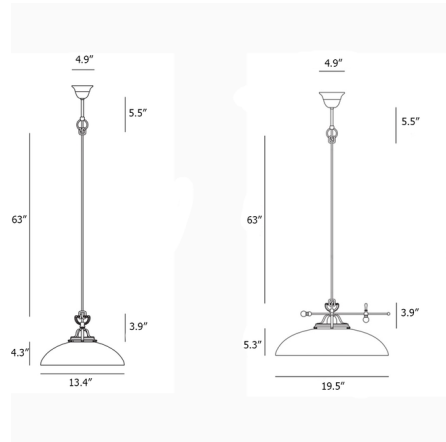

Description

The Country I Pendant combines the tradition of Italian Murano glass with a contemporary farmhouse aesthetic. A hand-blown glass shade gently diffuses the emitted light while a brass finish adds a wonderful contrast to the whole design. Includes canopy for US installation.

Shown in antique brass / white

Specifications

COLOR White
BODY FINISH Antique Brass
WATTAGE 15W
DIMMER Standard 120V
DIMENSIONS 19.488\"W x 5.315\"H
BULB NOT INCLUDED 1 x A19/Medium (E26)/15W/120V LED

Technical Information

PRODUCT DIMENSIONS Cord Length: 63"

CLICK TO VIEW PRODUCT

Notes: