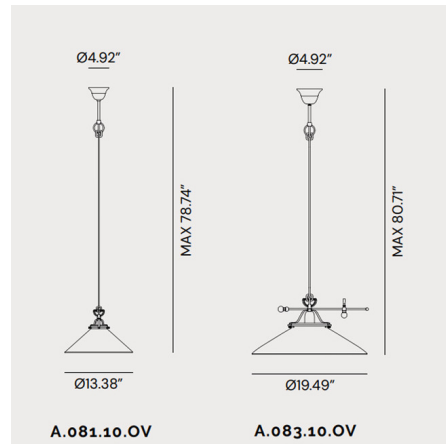

Description

The Country II Pendant combines the tradition of Italian Murano glass with a contemporary farmhouse aesthetic. A hand-blown Glass shade gently diffuses the emitted light while a Brass finish adds a wonderful contrast to the whole design. Available in two sizes. Includes canopy for US installation. UL listed.

Shown in brass / white

Specifications

COLOR	White
BODY FINISH	Brass
WATTAGE	40W
DIMMER	Standard 120V
DIMENSIONS	13.386"W x 4.134"H
BULB NOT INCLUDED	1 x A19/Medium (E26)/40W/120V Incandescent
OTHER BULB OPTIONS	1 x A19/Medium (E26)/120V LED