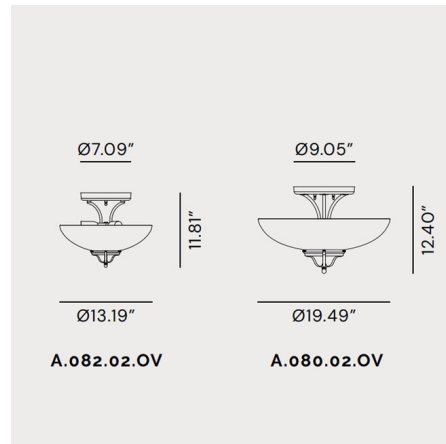

## Country I Semi Flush Ceiling Light By Il Fanale

### Description

The Country II Semi Flush Ceiling Light combines the tradition of Italian Murano glass with a contemporary farmhouse aesthetic. A hand-blown Glass shade gently diffuses the emitted light while a Brass finish adds a wonderful contrast to the whole design. Available in two sizes. Includes canopy for US installation. UL listed.

### Specifications

COLOR	White
BODY FINISH	Brass
WATTAGE	120W
DIMMER	Standard 120V
DIMENSIONS	13.189"W x 10.63"H
BULB NOT INCLUDED	3 x B10/Candelabra (E12)/40W/120V Incandescent
OTHER BULB OPTIONS	3 x B10/Candelabra (E12)/120V LED