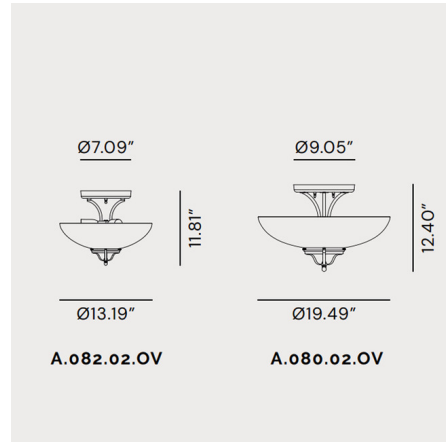

Lightology

lightology.com
866-954-4489
05-23-26

Project: _____

Company: _____

Location: _____ Fixture Type: _____

SPEC #: **IFA991401**

Approved On: _____ Approved By: _____

Country I Semi Flush Ceiling Light By Il Fanale

Description

The Country II Semi Flush Ceiling Light combines the tradition of Italian Murano glass with a contemporary farmhouse aesthetic. A hand-blown Glass shade gently diffuses the emitted light while a Brass finish adds a wonderful contrast to the whole design. Available in two sizes. Includes canopy for US installation. UL listed.

Shown in brass / white

Specifications

COLOR White
BODY FINISH Brass
WATTAGE 120W
DIMMER Standard 120V
DIMENSIONS 13.189"W x 10.63"H
BULB NOT INCLUDED 3 x B10/Candelabra (E12)/40W/120V Incandescent
OTHER BULB OPTIONS 3 x B10/Candelabra (E12)/120V LED