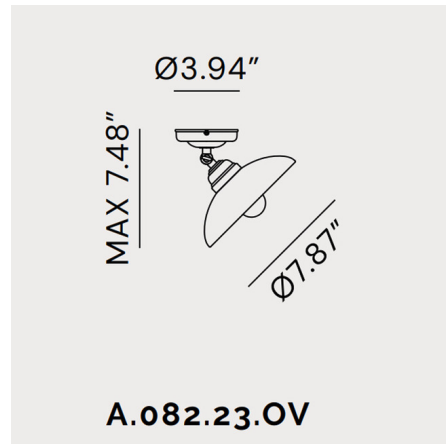

By Il Fanale

Description

The Country I Ceiling Light Fixture combines the tradition of Italian Murano glass with a contemporary farmhouse aesthetic. A hand-blown Glass shade gently diffuses the emitted light while a Brass finish adds a wonderful contrast to the whole design. Hinge allows the lamp to be adjusted to various angles. Includes canopy for US installation. UL listed.

Specifications

COLOR White
BODY FINISH Brass
WATTAGE 40W
DIMMER Standard 120V
DIMENSIONS 7.874"W x 7.48"H
BULB NOT INCLUDED 1 x B10/Candelabra (E12)/40W/120V Incandescent
OTHER BULB OPTIONS 1 x B10/Candelabra (E12)/120V LED