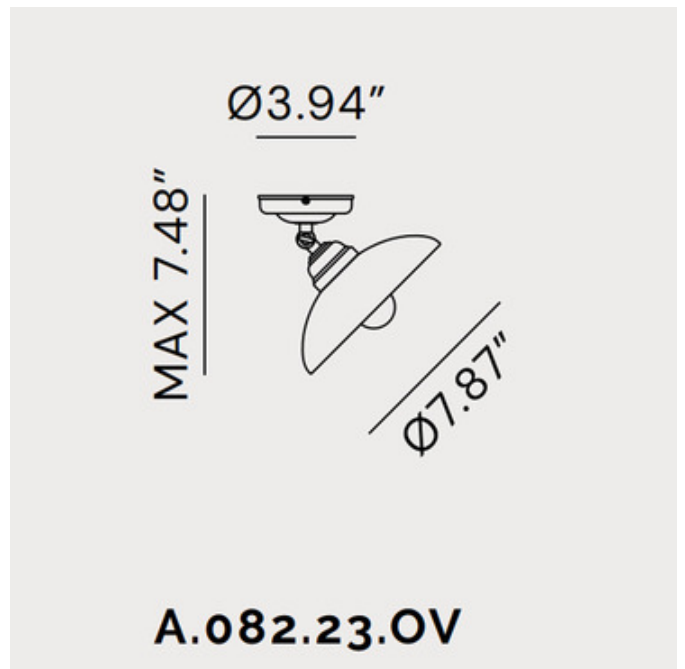

COMPANY

PROJECT

FIXTURE TYPE

APPROVED BY

DATE