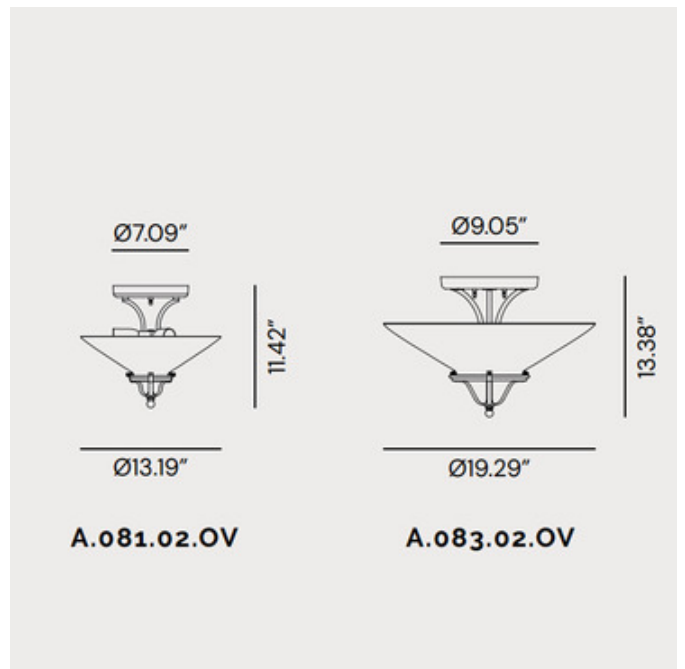

COMPANY

PROJECT

FIXTURE TYPE

APPROVED BY

DATE