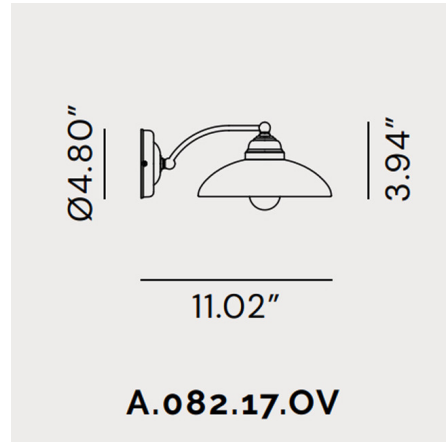

By Il Fanale

Description

The Country I Wall Sconce combines the tradition of Italian Murano glass with a contemporary farmhouse aesthetic. A hand-blown Glass shade gently diffuses the emitted light while a Brass finish adds a wonderful contrast to the whole design. Includes canopy for US installation. UL listed.

Shown in brass / white

Specifications

COLOR White
BODY FINISH Brass
WATTAGE 40W
DIMMER Standard 120V
DIMENSIONS 7.8"W x 3.94"H x 11.02"D
BULB NOT INCLUDED 1 x G16.5/Candelabra (E12)/40W/120V Incandescent
OTHER BULB OPTIONS 1 x G16.5/Candelabra (E12)/120V LED