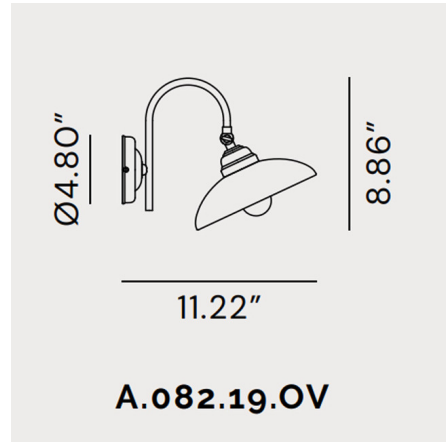

### Specifications

COLOR	White
BODY FINISH	Brass
WATTAGE	40W
DIMMER	Standard 120V
DIMENSIONS	7.8"W x 8.86"H x 11.22"D
BULB NOT INCLUDED	1 x G25/Medium (E26)/40W/120V Incandescent
OTHER BULB OPTIONS	1 x G25/Medium (E26)/120V LED