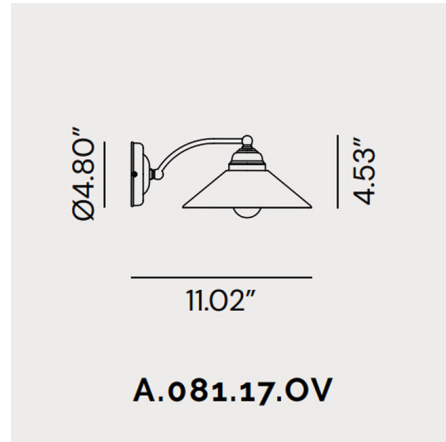

By Il Fanale

Description

The Country II Wall Sconce combines the tradition of Italian Murano glass with a contemporary farmhouse aesthetic. A hand-blown Glass shade gently diffuses the emitted light while a Brass finish adds a wonderful contrast to the whole design. Includes canopy for US installation. UL listed.

Shown in brass / white

Specifications

COLOR	White
BODY FINISH	Brass
WATTAGE	40W
DIMMER	Standard 120V
DIMENSIONS	7.8"W x 4.53"H x 11.02"D
BULB NOT INCLUDED	1 x G25/Medium (E26)/40W/120V Incandescent
OTHER BULB OPTIONS	1 x G25/Medium (E26)/120V LED