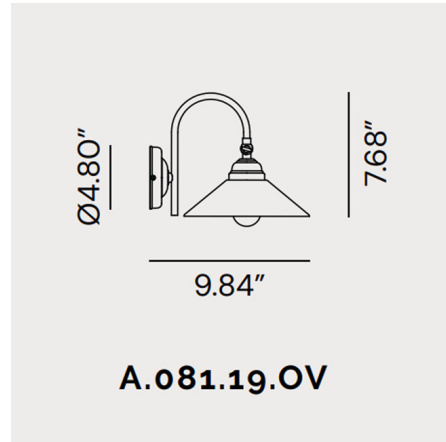

Lightology

lightology.com
866-954-4489
05-18-26

Project: _____

Company: _____

Location: _____ Fixture Type: _____

SPEC #: **IFA991410**

Approved On: _____ Approved By: _____

Country II Curved Wall Sconce By Il Fanale

Description

The Country II Curved Wall Sconce combines the tradition of Italian Murano glass with a contemporary farmhouse aesthetic. A hand-blown Glass shade gently diffuses the emitted light while a Brass finish adds a wonderful contrast to the whole design. Includes canopy for US installation. UL listed.

Shown in brass / white

Specifications

COLOR	White
BODY FINISH	Brass
WATTAGE	40W
DIMMER	Standard 120V
DIMENSIONS	7.8"W x 7.68"H x 9.84"D
BULB NOT INCLUDED	1 x G16.5/Candelabra (E12)/40W/120V Incandescent
OTHER BULB OPTIONS	1 x G16.5/Candelabra (E12)/120V LED