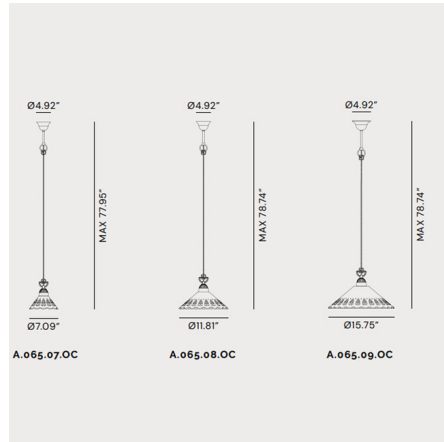

Lightology

lightology.com
866-954-4489
04-21-26

Project: _____

Company: _____

Location: _____ Fixture Type: _____

SPEC #: **IFA991416**

Approved On: _____ Approved By: _____

Fiori Di Pizzo Pendant By Il Fanale

Description

The Fiori Di Pizzo Pendant is a symbol of a modern reinterpretation of classicism. A collection of drilled holes that resembles delicate embroidery graces the Fiori Di Pizzo's precious ceramic shade, while Brass details complement and add sophistication to the design. Once illuminated, a playful spread of light projects into your space. Available in three sizes. Includes canopy for US installation. UL listed.

Shown in brass / white

Specifications

COLOR White
 BODY FINISH Brass
 WATTAGE 40W
 DIMMER Standard 120V
 DIMENSIONS 7.09"W x 7.09"H
 BULB NOT INCLUDED 1 x A19/Medium (E26)/40W/120V Incandescent
 OTHER BULB OPTIONS 1 x A19/Medium (E26)/120V LED