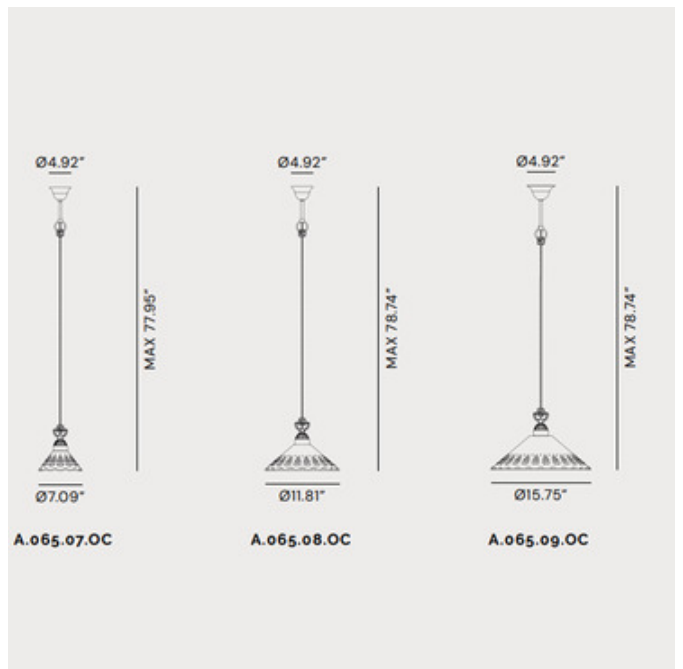

COMPANY	PROJECT	FIXTURE TYPE	APPROVED BY	DATE