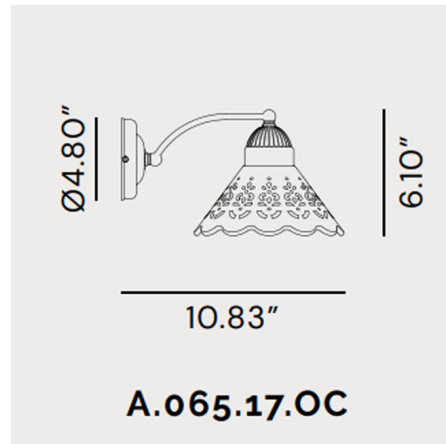

By Il Fanale

Description

The Fiori Di Pizzo I Wall Sconce is a symbol of a modern reinterpretation of classicism. A collection of drilled holes that resembles delicate embroidery graces the Fiori Di Pizzo's precious ceramic shade, while Brass details complement and add sophistication to the design. Once illuminated, a playful spread of light projects into your space. Includes canopy for US installation. UL listed

Shown in brass / white

Specifications

COLOR	White
BODY FINISH	Brass
WATTAGE	40W
DIMMER	Standard 120V
DIMENSIONS	7.28"W x 6.1"H x 10.83"D
BULB NOT INCLUDED	1 x A19/Medium (E26)/40W/120V Incandescent
OTHER BULB OPTIONS	1 x A19/Medium (E26)/120V LED