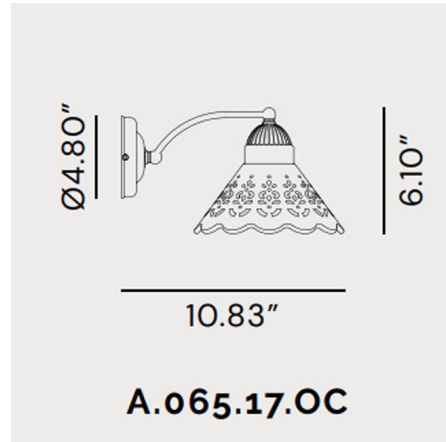

Lightology

lightology.com
866-954-4489
06-04-26

Project: _____

Company: _____

Location: _____ Fixture Type: _____

SPEC #: **IFA991420**

Approved On: _____ Approved By: _____

Fiori Di Pizzo I Wall Sconce By Il Fanale

Description

The Fiori Di Pizzo I Wall Sconce is a symbol of a modern reinterpretation of classicism. A collection of drilled holes that resembles delicate embroidery graces the Fiori Di Pizzo's precious ceramic shade, while Brass details complement and add sophistication to the design. Once illuminated, a playful spread of light projects into your space. Includes canopy for US installation. UL listed

Shown in brass / white

Specifications

COLOR	White
BODY FINISH	Brass
WATTAGE	40W
DIMMER	Standard 120V
DIMENSIONS	7.28"W x 6.1"H x 10.83"D
BULB NOT INCLUDED	1 x A19/Medium (E26)/40W/120V Incandescent
OTHER BULB OPTIONS	1 x A19/Medium (E26)/120V LED